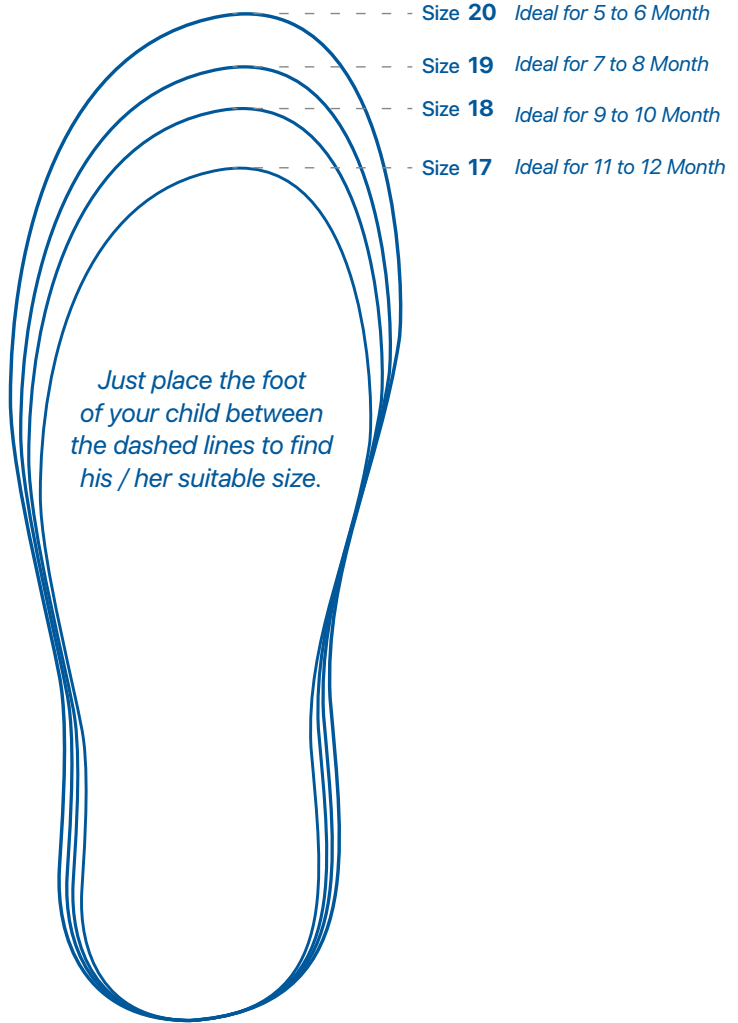

SHOE SIZE

Size	UK	US	Cm
18	2.5	3-3.5	10.8
19	3	4-4.5	11.5
20	3.5	5	12.2
21	4.5	5.5	12.8
22	5	6-6.5	13.5
23	6	7-7.5	14.2
24	7	8-8.5	14.8
25	8	9	15.5
26	8.5	9.5	16.2
27	9	10-10.5	16.8
28	10	11-11.5	17.5
29	11	12-12.5	18.2
30	12	13	18.8
31	12.5	13.5	19.5
32	13	1-1.5	20.2
33	1	2-2.5	20.9
34	2	3	21.6
35	3	3.5	22.2
36	3.5	4-4.5	22.9
37	4	5-5.5	23.6
38	5	6	24.2

SHOE SIZE FOR BABY

ten·ten[®]
FOR SAFE STEPS

SHOE SIZE FOR BABY